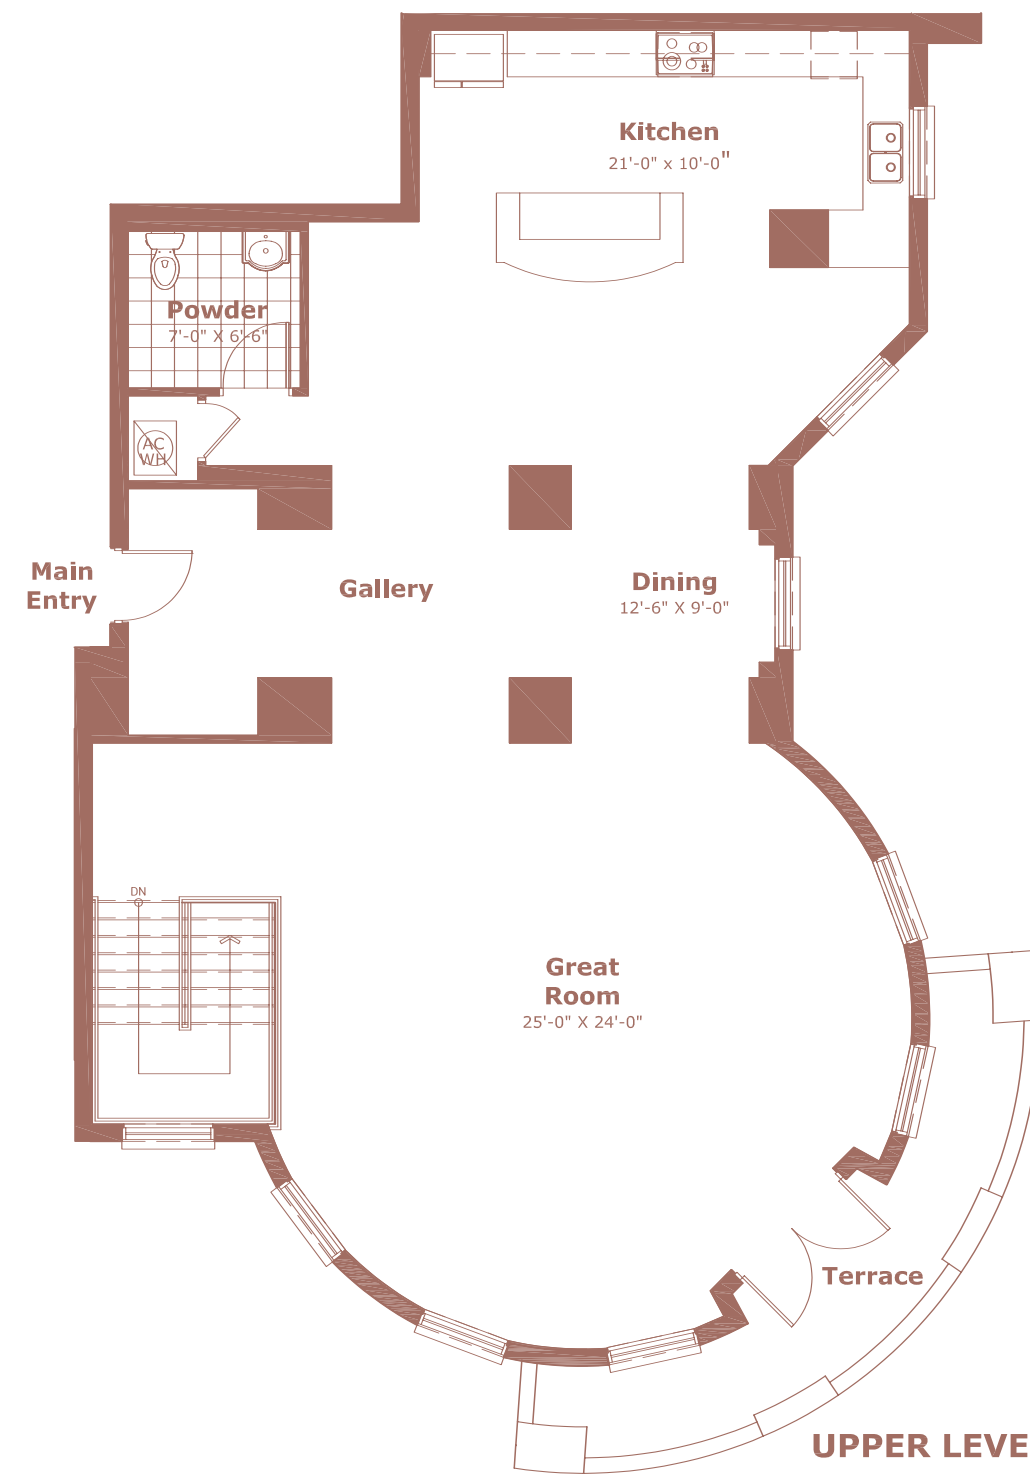

RESIDENCE 405

LEVELS 3-4

2 BEDROOMS, 2-1/2 BATHS

CONDITIONED SPACE 2,450 SQ.FT.

TERRACE 150 SQ.FT.

TOTAL 2,600 SQ.FT.

LOWER LEVEL

UPPER LEVEL