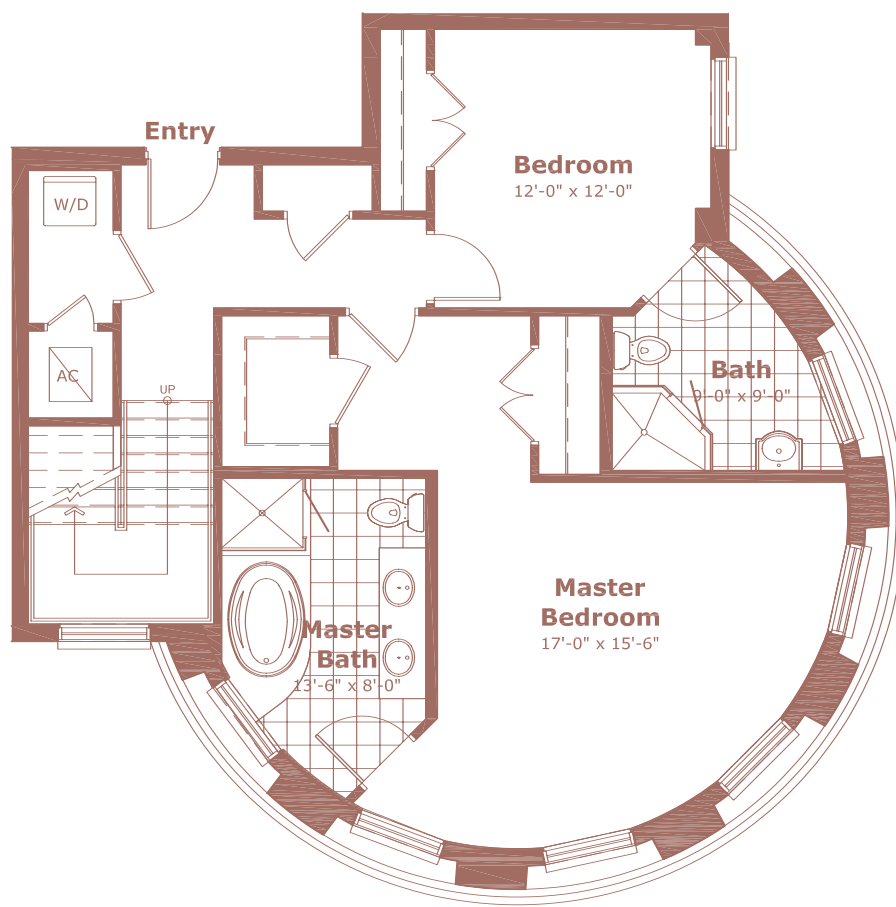

RESIDENCE 405

LEVELS 3-4

2 BEDROOMS, 2-1/2 BATHS

CONDITIONED SPACE 2,450 SQ.FT.

TERRACE 150 SQ.FT.

TOTAL 2,600 SQ.FT.

LOWER LEVEL

UPPER LEVEL