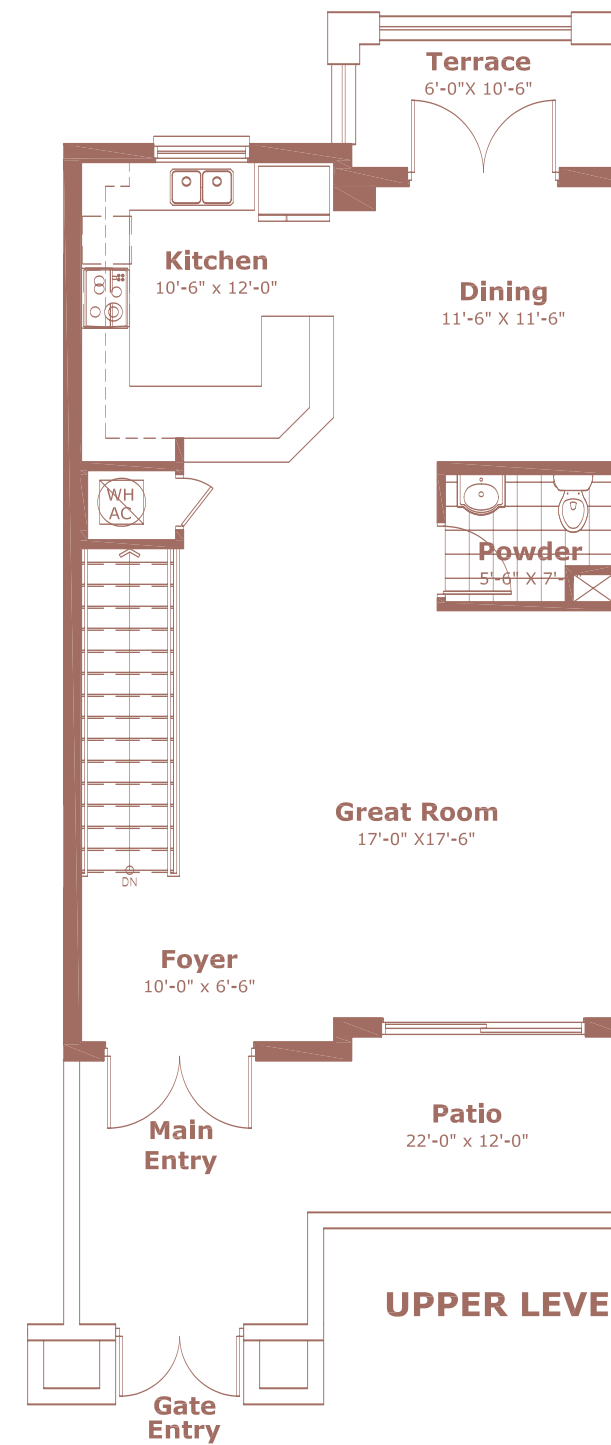

RESIDENCE 412

LEVELS 3-4

2 BEDROOMS, 1-1/2 BATHS

CONDITIONED SPACE 1,350 SQ.FT.

TERRACE/PATIO 600 SQ.FT.

TOTAL 1,950 SQ.FT.

LOWER LEVEL

UPPER LEVEL