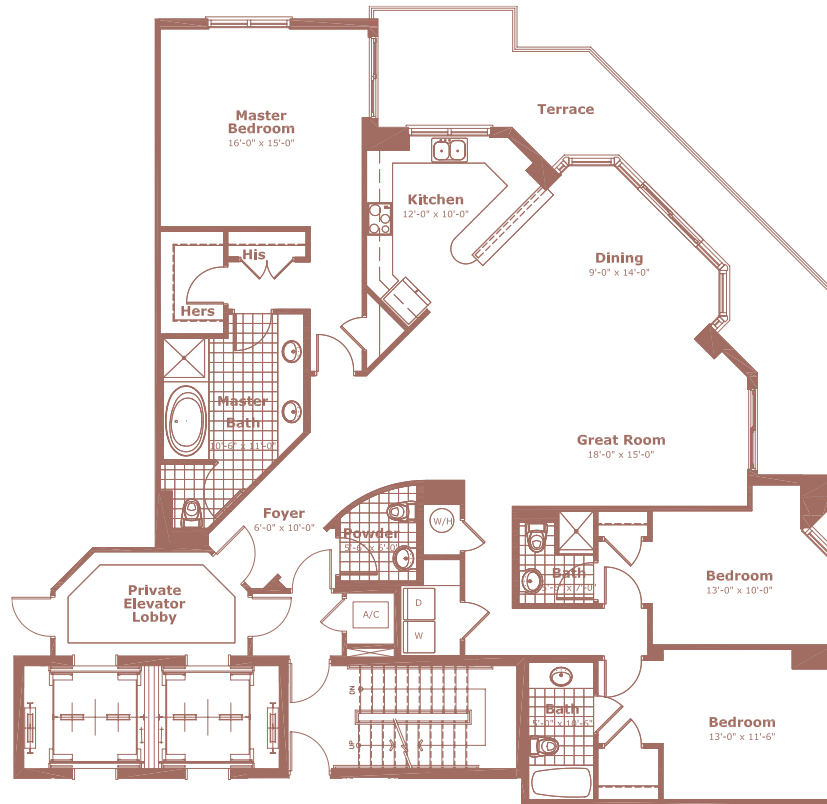

RESIDENCE G - EAST
LEVELS 17-19

3 BEDROOMS, 3 1/2 BATHS

CONDITIONED SPACE 2,200 SQ.FT.

TERRACE 330 SQ.FT.

TOTAL 2,530 SQ.FT.

Floorplan for illustration purposes only. Prices, plans and specifications are subject to change without notice.